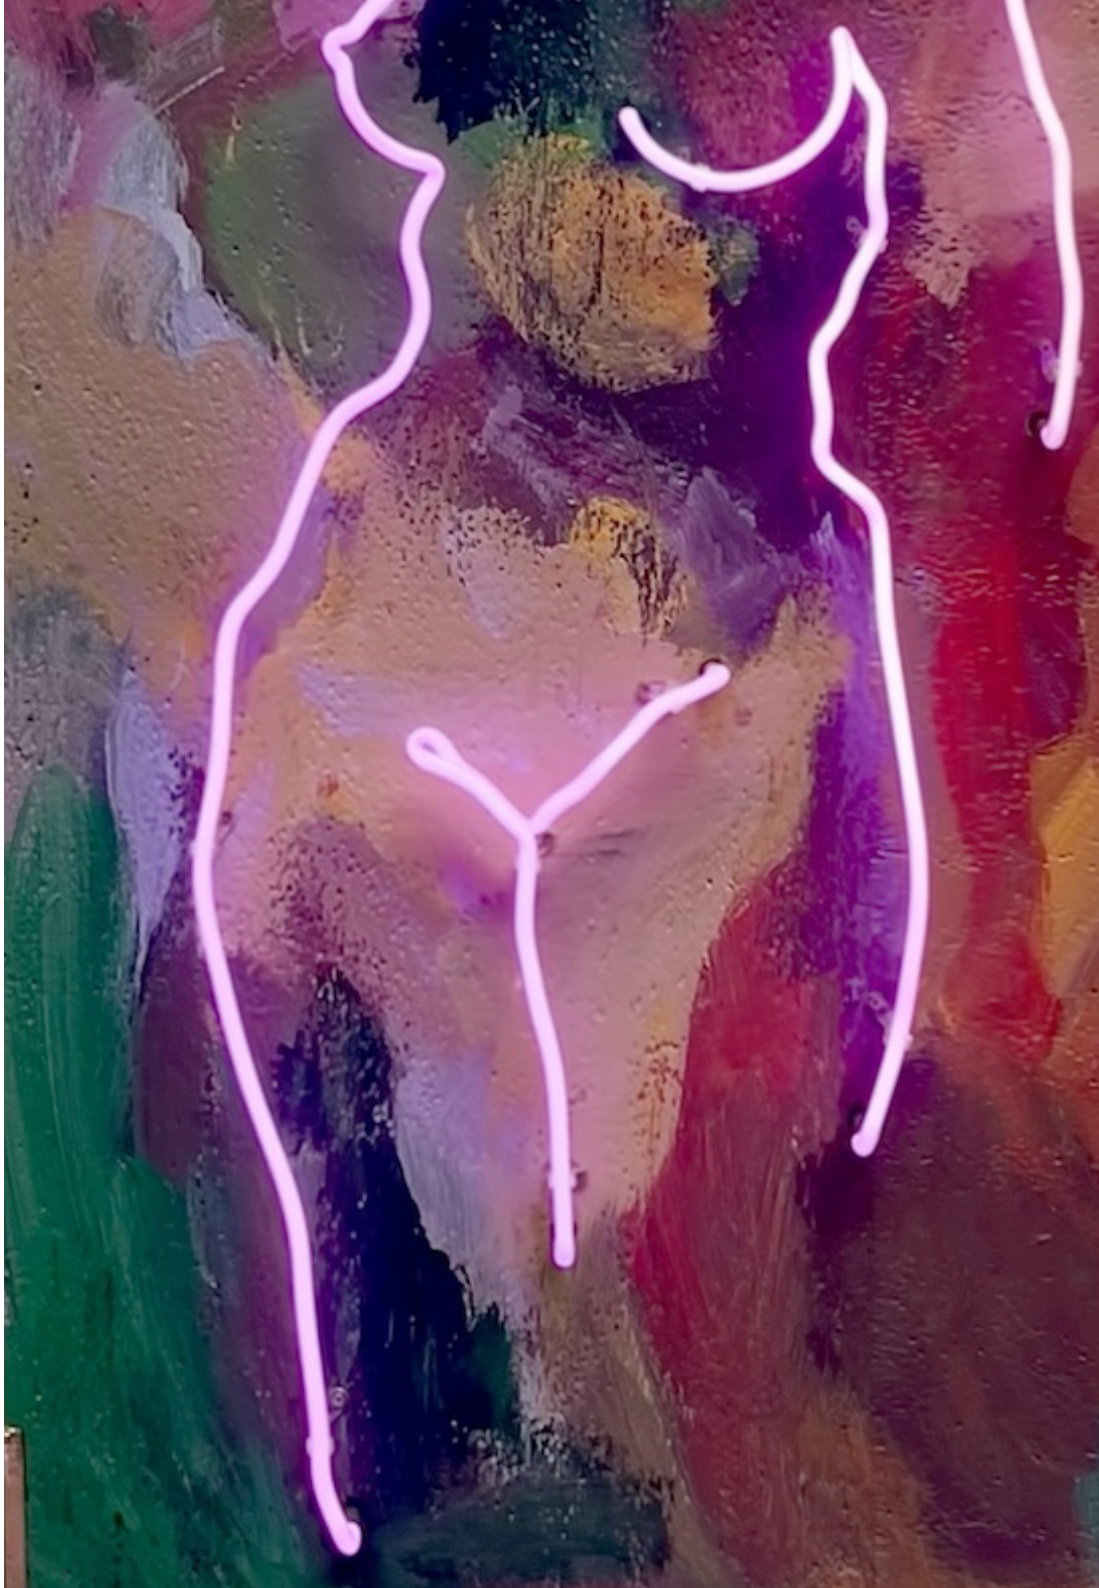

« The title “*Works at the White House, 51A Washington Street*”, rich in references on multiple levels—from geography to contemporary art—engages in a dialogue between the very idea of the White House, a symbol of power and representation in Washington, and the aesthetics of the “White Cube” as theorized by Brian O’Doherty: White House versus White Cube.

→ inquire

Senza una donna, 2025

painting on wood, hammered and patinated copper,
Murano glass neon

peinture sur bois, cuivre martelé et patiné, néon en
verre de Murano

92 x 60 x 15 cm (36.22 x 23.62 x 5.91 in.)

unique artwork

NIKO25156

→ inquire

What You See Is What You Got, 2022

hammered and patinated copper, neon

civre martelé et patiné, néon

102 x 100 x 16 cm (40.16 x 39.37 x 6.3 in.)

unique artwork