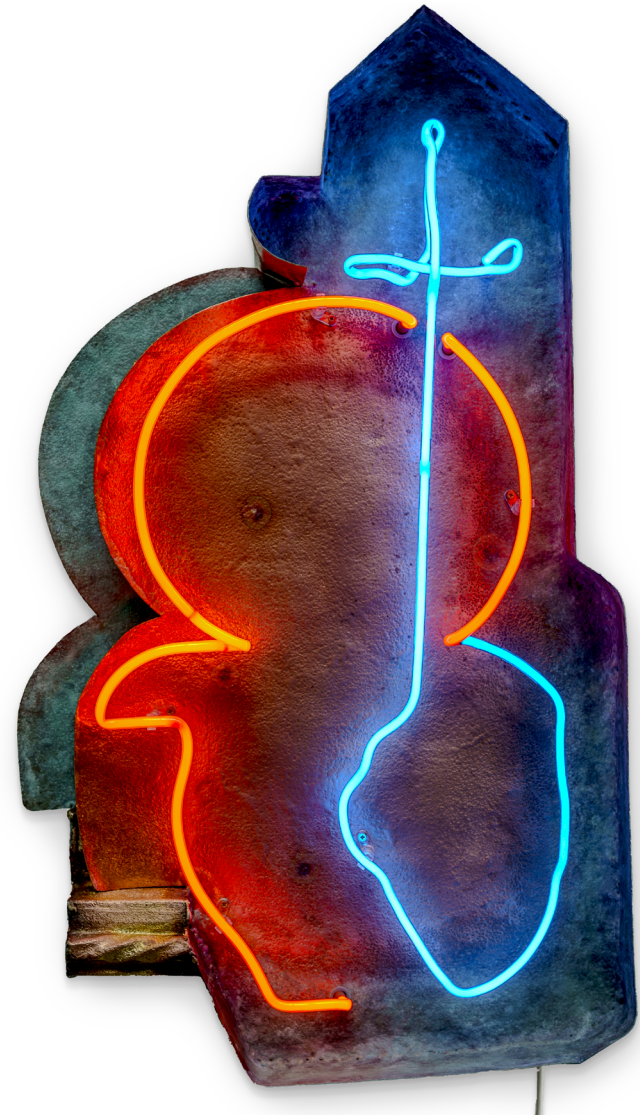

Iconic Work N°5, 2025

painting on wood, hammered and patinated copper,
murano glass neon

peinture sur bois, cuivre martelé et patiné, néon en
verre de Murano

76 x 40 x 15 cm (29.92 x 15.75 x 5.91 in.)

unique artwork

NIKO25161

→ inquire