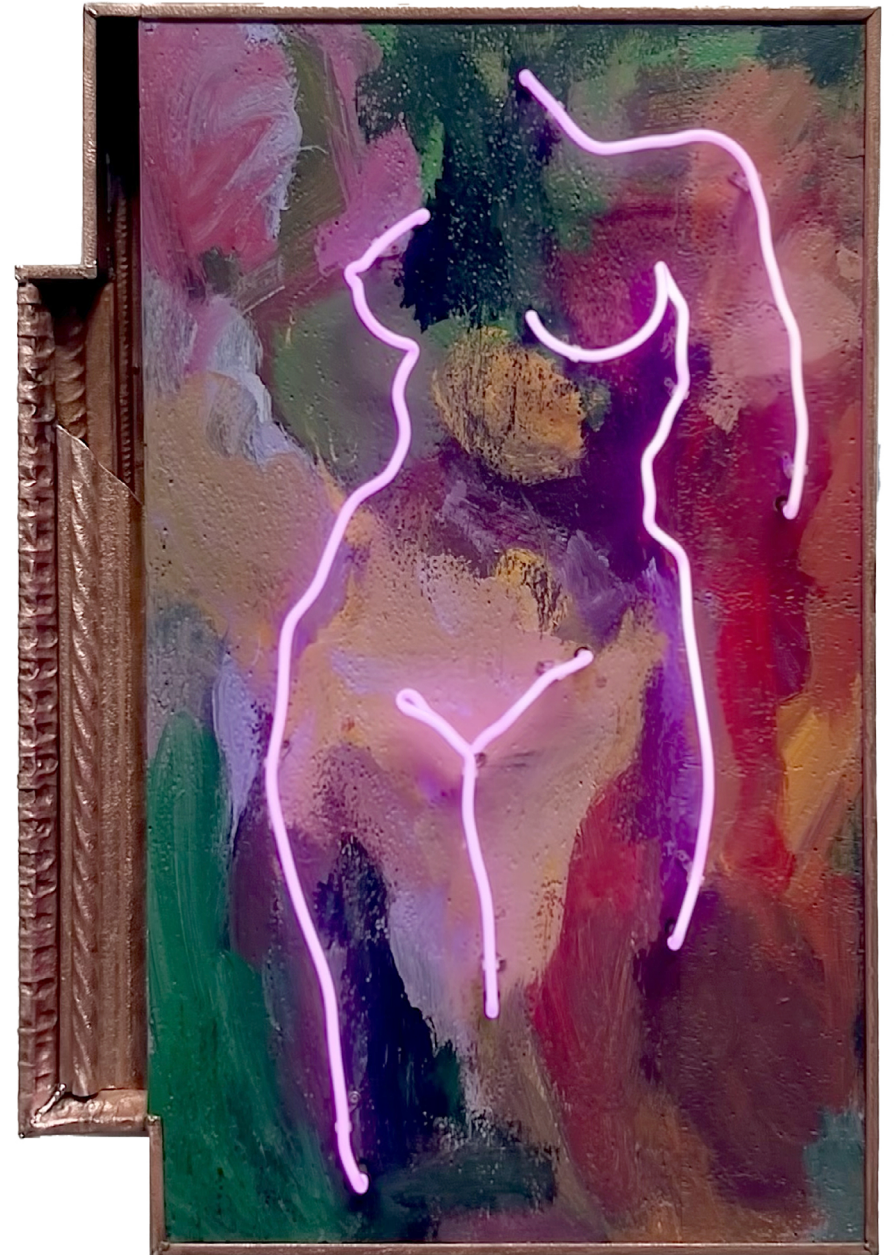

→ inquire

Senza una donna, 2025

painting on wood, hammered and patinated copper,
Murano glass neon

peinture sur bois, cuivre martelé et patiné, néon en
verre de Murano

92 x 60 x 15 cm (36.22 x 23.62 x 5.91 in.)

unique artwork

NIKO25156

→ inquire

What You See Is What You Got, 2022

hammered and patinated copper, neon

civre martelé et patiné, néon

102 x 100 x 16 cm (40.16 x 39.37 x 6.3 in.)

unique artwork