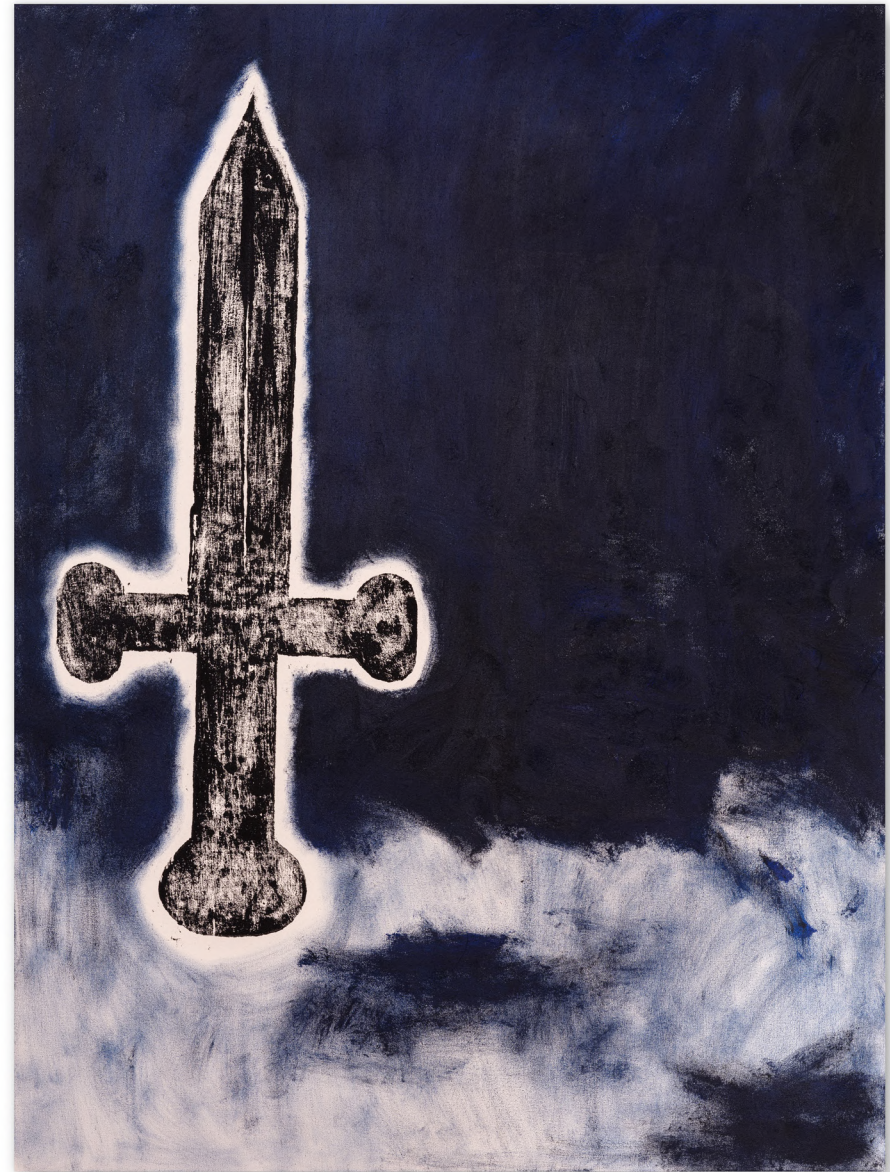

EDGAR SARIN

Héroïques Egyptiennes, 2025
oil and pigments on canvas
huile et pigments sur toile
130 x 97 cm (51.18 x 38.19 in.)
unique artwork
SARI25427

→ inquire