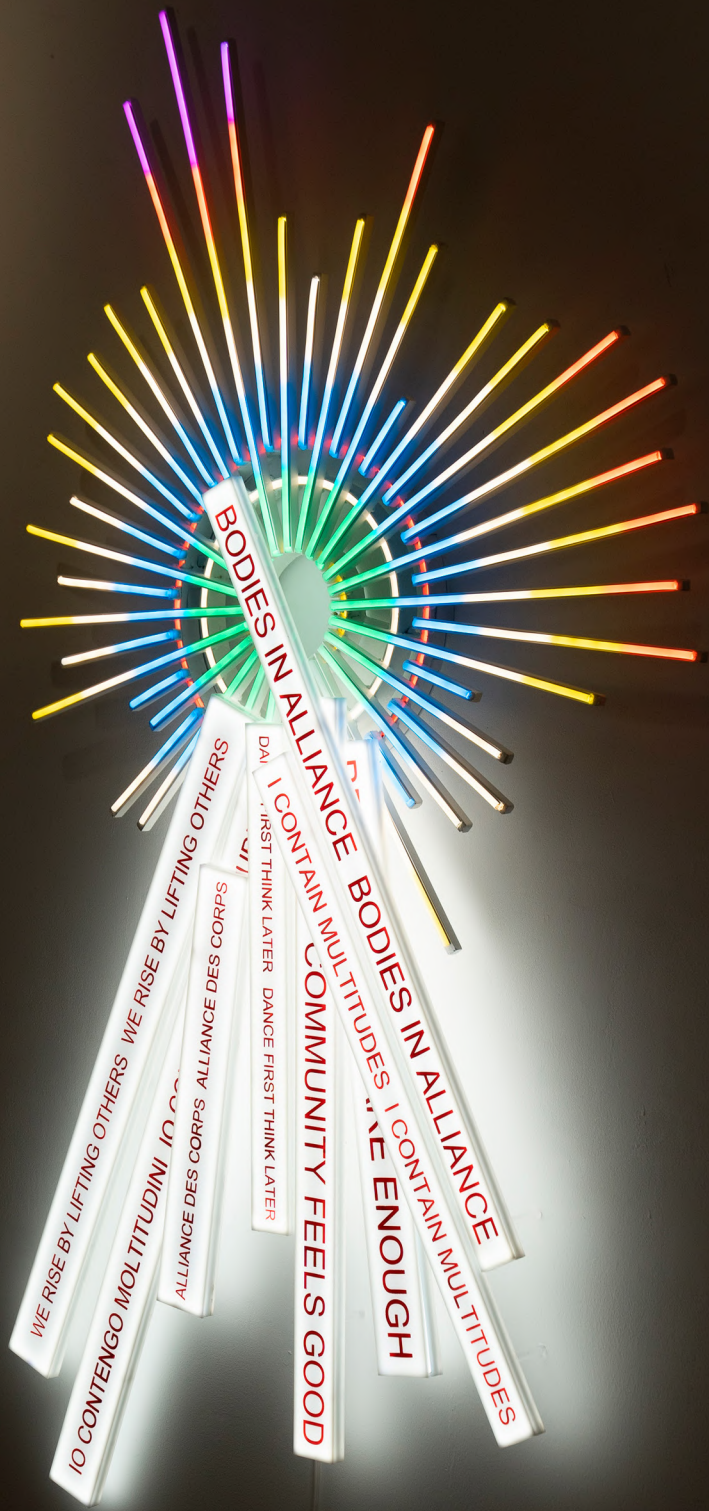

BODIES IN ALLIANCE

WE RISE BY LIFTING OTHERS

IO CONTENGO MOLTITUDINI IO SO

ALLIANCE DES CORPS ALLIANCE DES CORPS

DANCE FIRST THINK LATER

COMMUNITY FEELS GOOD

I HAVE ENOUGH

I CONTAIN MULTITUDES