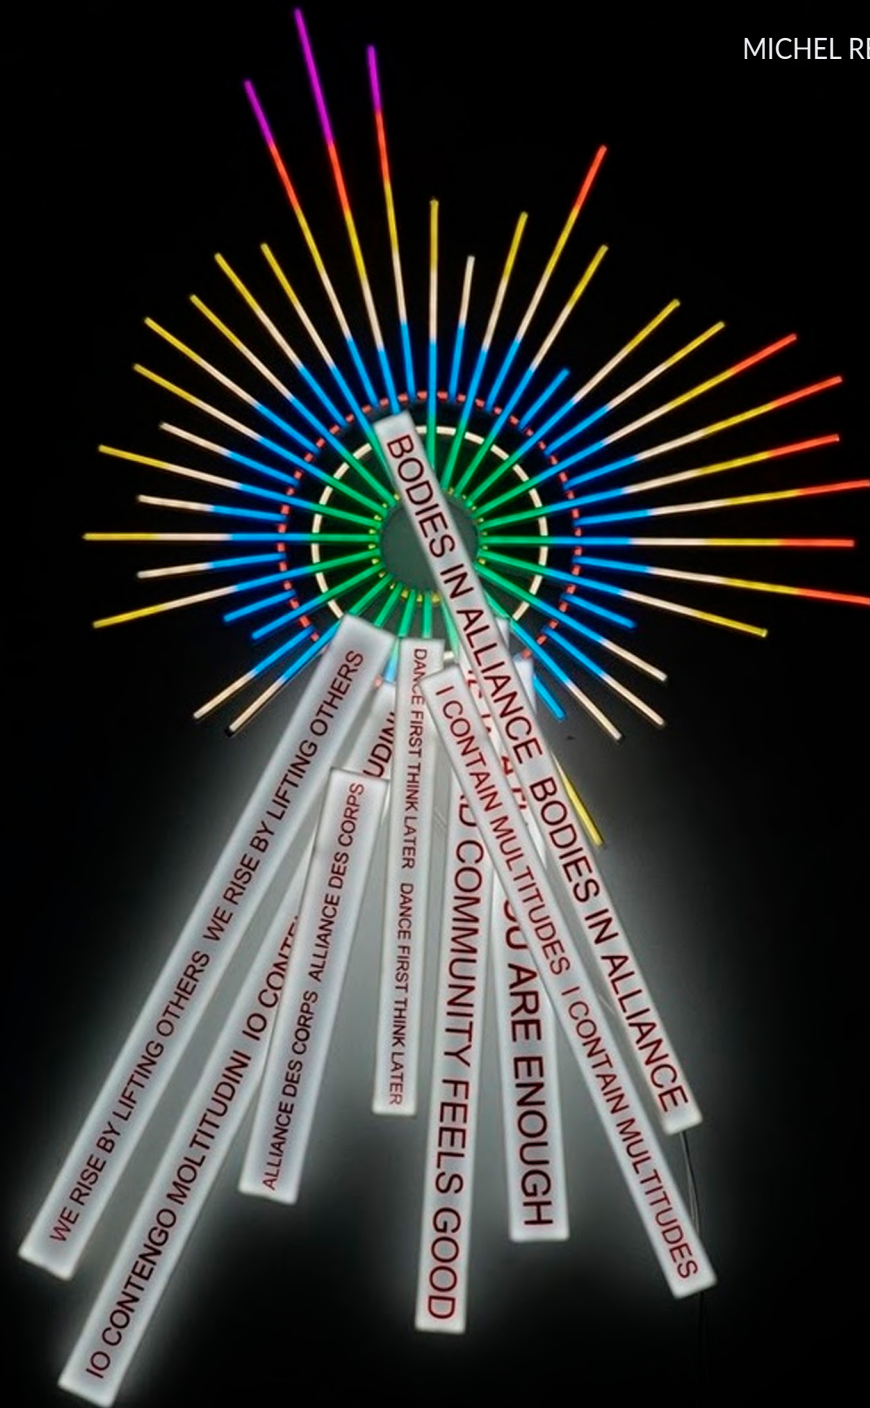

MARINELLA SENATORE

Dance First think Later, 2024

LED bulbs and Flex led on a wooden structure
ampoules LED et Flex led sur une structure en bois
135 x 90 x 5 cm (53.15 x 35.43 in.)
unique artwork
SENA24101

→ inquire