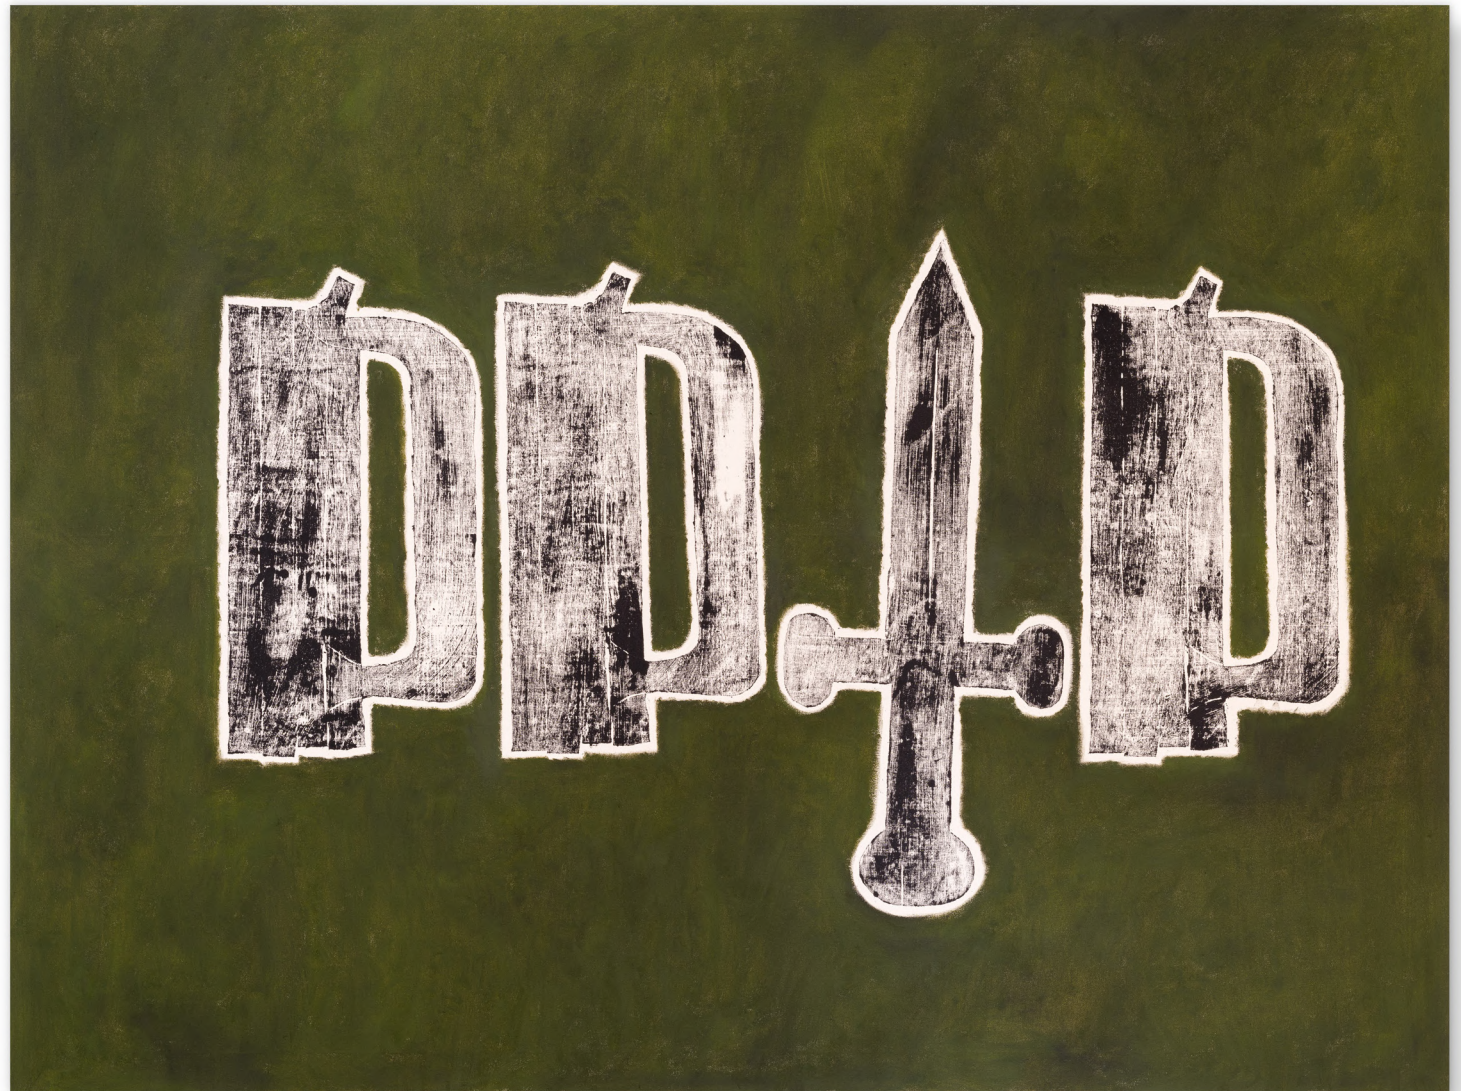

unique artwork

DURH23126

Exhibition:

- *Glasstress Boca Raton 2021*, Boca Raton Museum of Art, Florida, USA, 2021

→ inquire

EDGAR SARIN

Héroïques Egyptiennes, 2025
oil and pigments on canvas
huile et pigments sur toile
155 x 205 cm (61.02 x 80.71 in.)
unique artwork
SARI25425