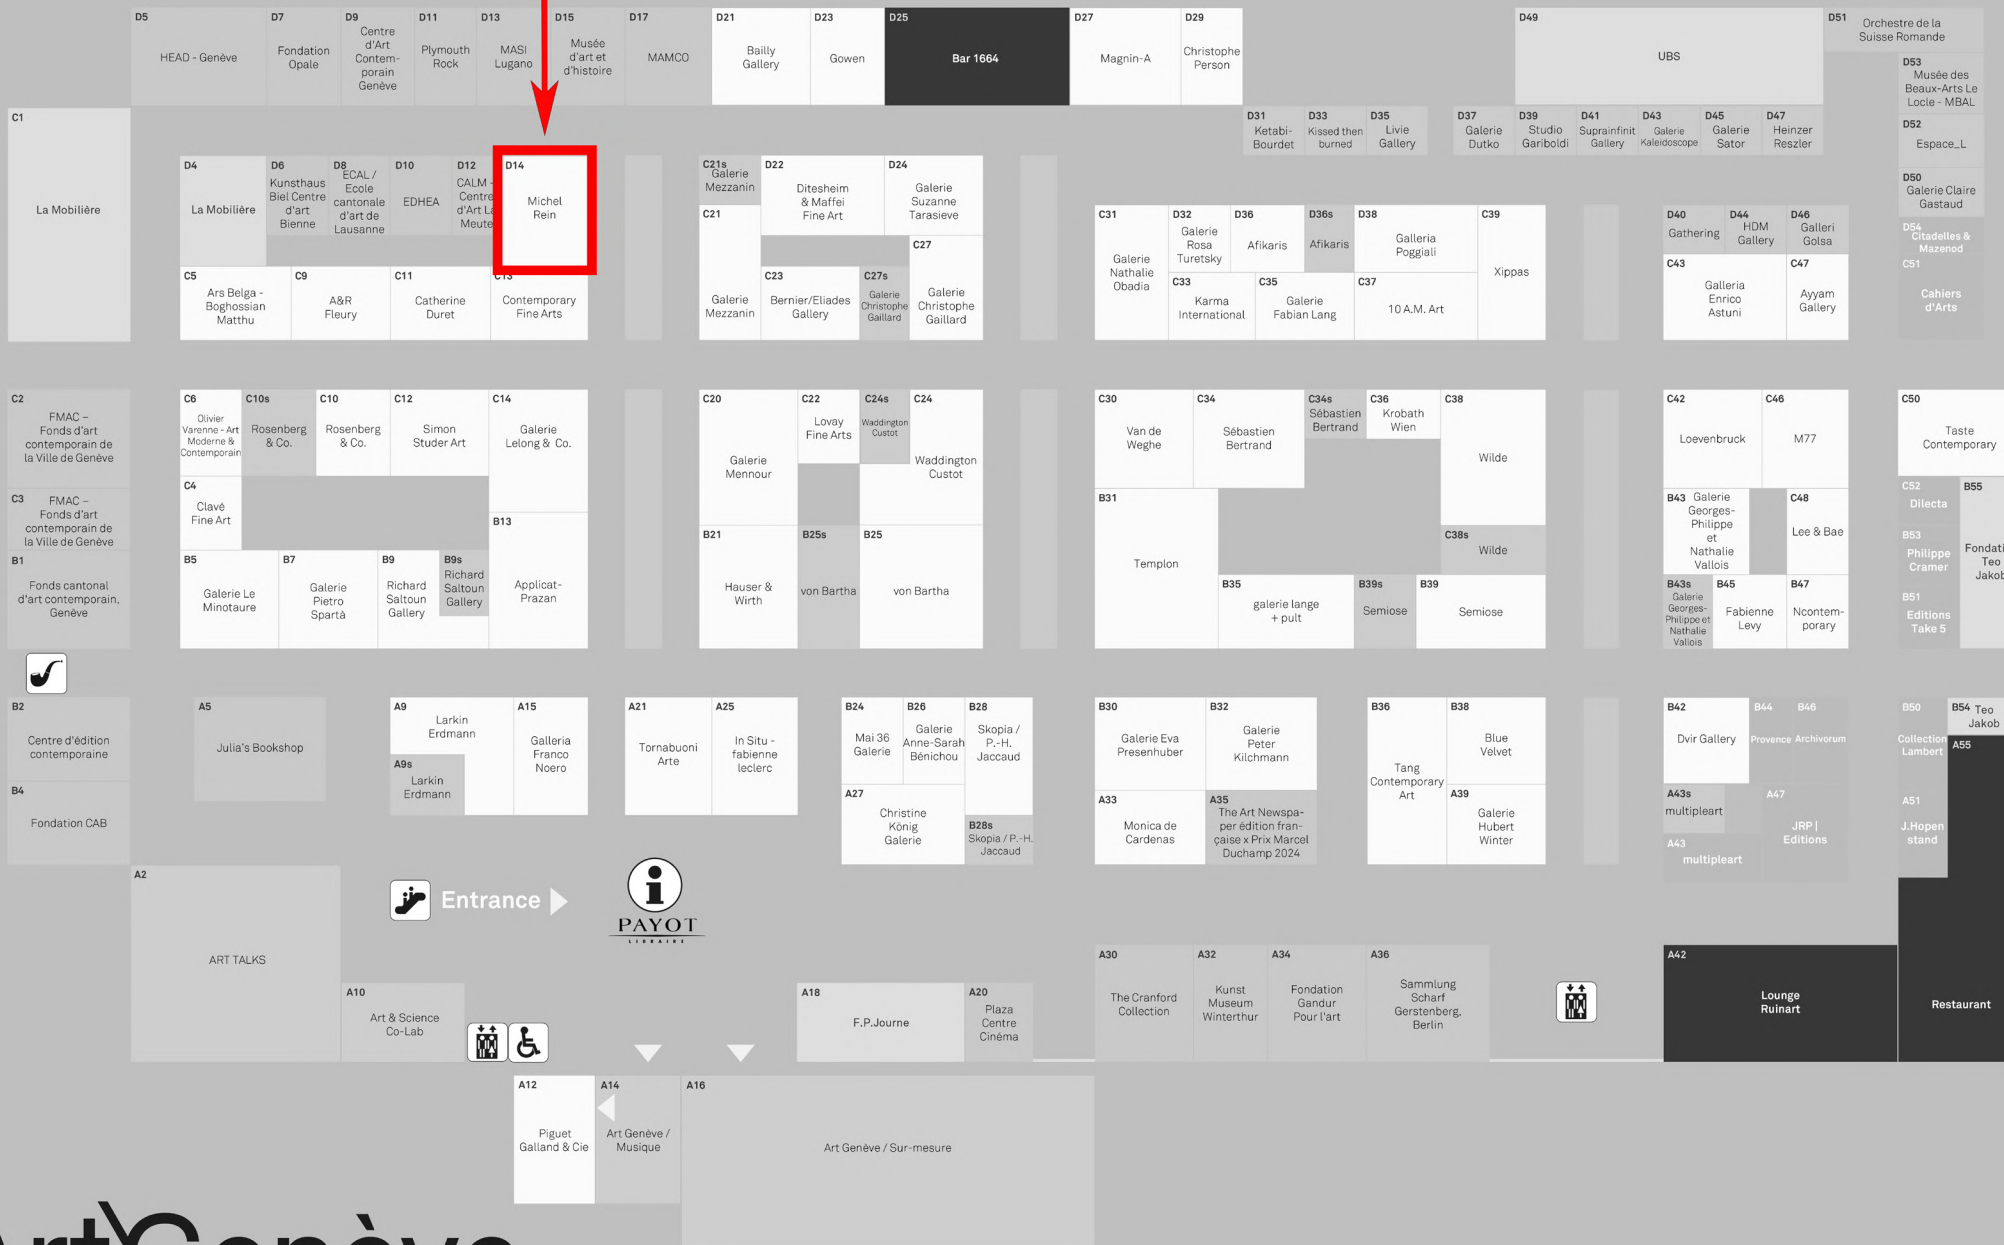

110 x 75 x 6 cm (43.31 x 29.53 x 2.36 in.)

unique artwork

PERR24093

→ inquire

Michel Rein D14

Art Genève Salon d'Art

MICHEL REIN PARIS/BRUSSELS

MICHEL REIN Paris